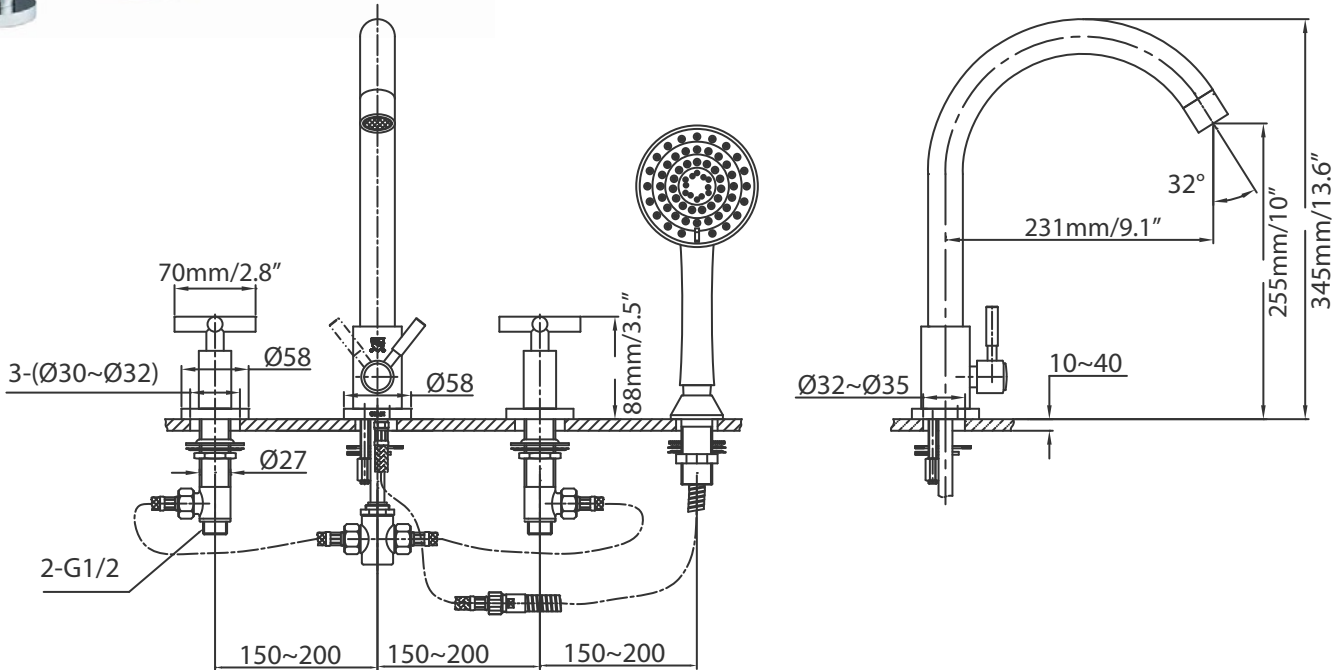

VALLEY

Affordable Luxury

VF-032503C

Shower/Bath Mixer

Features:

4 Peice Roman Tub Filler

Finish	Net Weight	Gross Weight (kgs)	Shipping Dimensions
Chrome			

Customer Service Call
 Toll Free: 1.877.398.8827
 Web Site: www.valleyacrylic.com
 Email: purchasing@valleyacrylic.com
 Fax: 604.820.0124

Measurements may vary ± 5mm
 (Diagram not to scale)